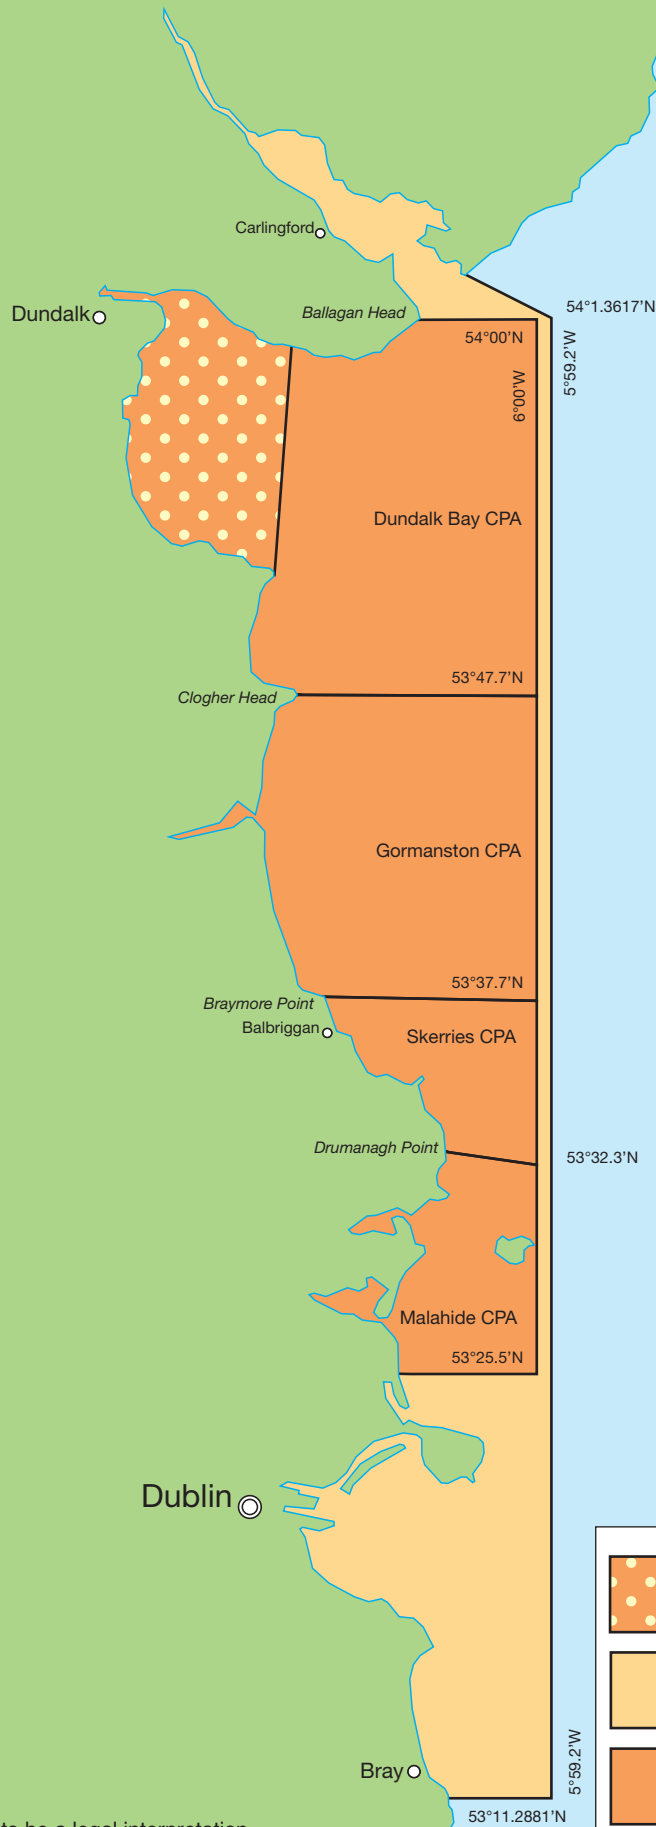

Razor Clam Conservation Areas - North Irish Sea

	Closed to Cockle Fishing
	Specified Zone: Razor Fishing Prohibited
	Classified Production Areas

This map does not purport to be a legal interpretation. Please refer to national legislation for full details.